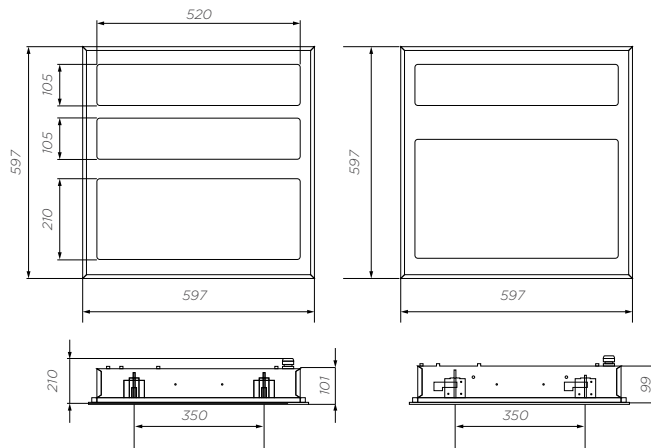

Dimensions

Measurements in millimeters

1. Exploration: 1000 lx

2. Room: 100 lx

3. Reading : 300 lx

Installation drawing

Luminaire at a distance of 550 mm from the bed headboard for an installation height of 2.500 mm.