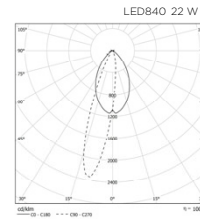

Dimensions

Measurements in millimeters

1. Exploration: 1000 lx

2. Room: 100 lx

3. Reading : 300 lx

Installation drawing

Luminaire at a distance of 550 mm from the bed headboard for an installation height of 2.500 mm.