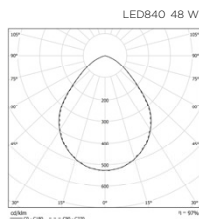

Dimensions

Measurements in millimeters

1. Exploration: 1000 lx

2. Room: 100 lx

3. Reading : 300 lx

Installation drawing

Luminaire at a distance of 550 mm from the bed headboard for an installation height of 2.500 mm.