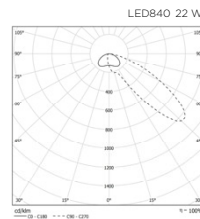

Dimensions

Measurements in millimeters

1. Exploration: 1000 lx

2. Room: 100 lx

3. Reading : 300 lx

Installation drawing

Luminaire at a distance of 550 mm from the bed headboard for an installation height of 2.500 mm.